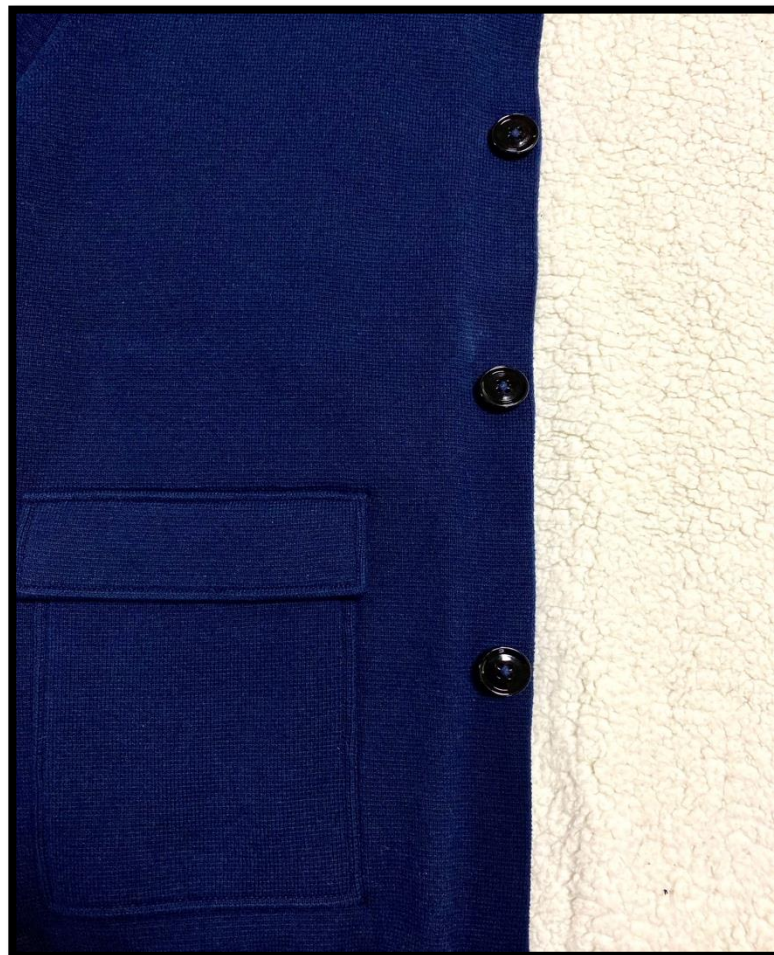

**SONIA
GROUP**

REF CODE: HC-01

YARN: 100% COTTON, 100% POLYESTER FUR

GAUGE: 7GG