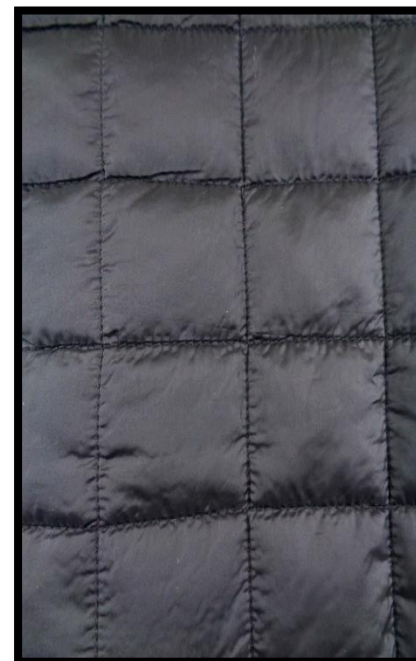

**SONIA
GROUP**

REF CODE: VESHERPA

YARN: 63% COTTON 27% PBT 10% WOOL , 2/48 4 ENDS

GAUGE: 5GG

**SONIA
GROUP**

REF CODE: BFS 466

YARN: 100% COTTON 2/32 2PLY

GAUGE: 12GG